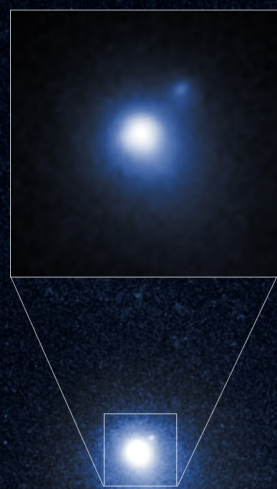

Comet 332P/Ikeya-Murakami
HST WFC3/UVIS F350LP

Jan. 26, 27, 28, 2016

3,000mi
4,800km 10''

To Sun

N
E