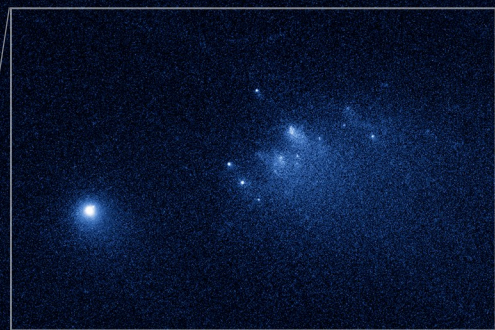

Comet 332P/Ikeya-Murakami
HST WFC3/UVIS F350LP

Jan. 26, 27, 28, 2016

3,000mi
4,800km 10''

To Sun

N
E