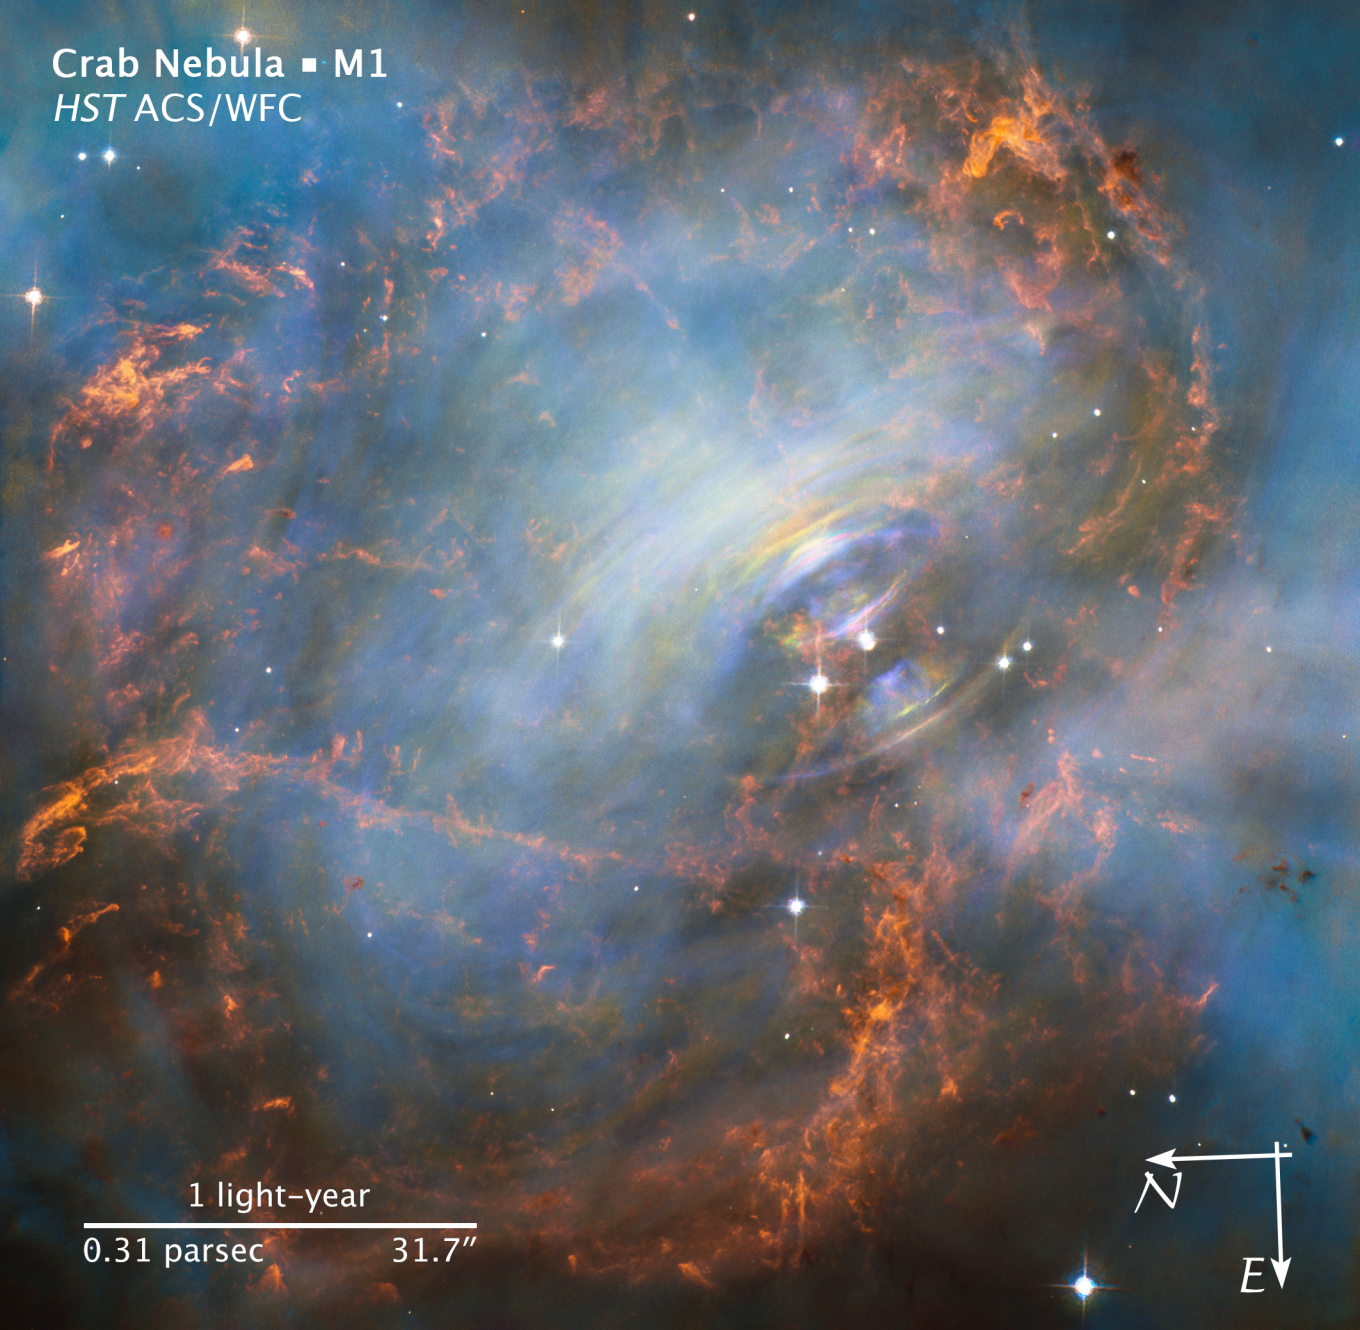

Crab Nebula ■ M1

*HST ACS/WFC*

1 light-year

0.31 parsec

31.7''