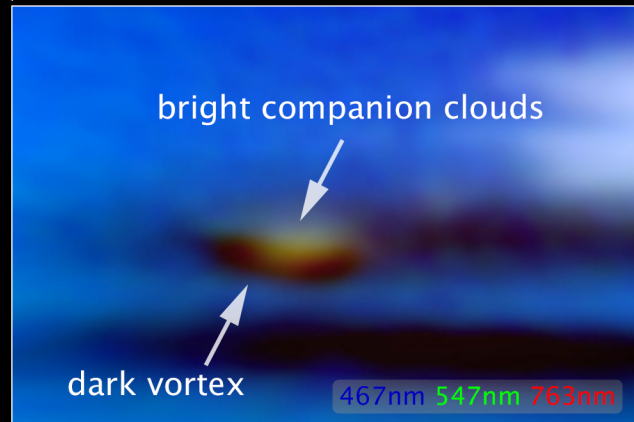

Dark Spot on Neptune ■ May 16, 2016
Hubble Space Telescope ■ WFC3/UVIS

← 90° of longitude →

← 17,200 mi | 27,700 km →