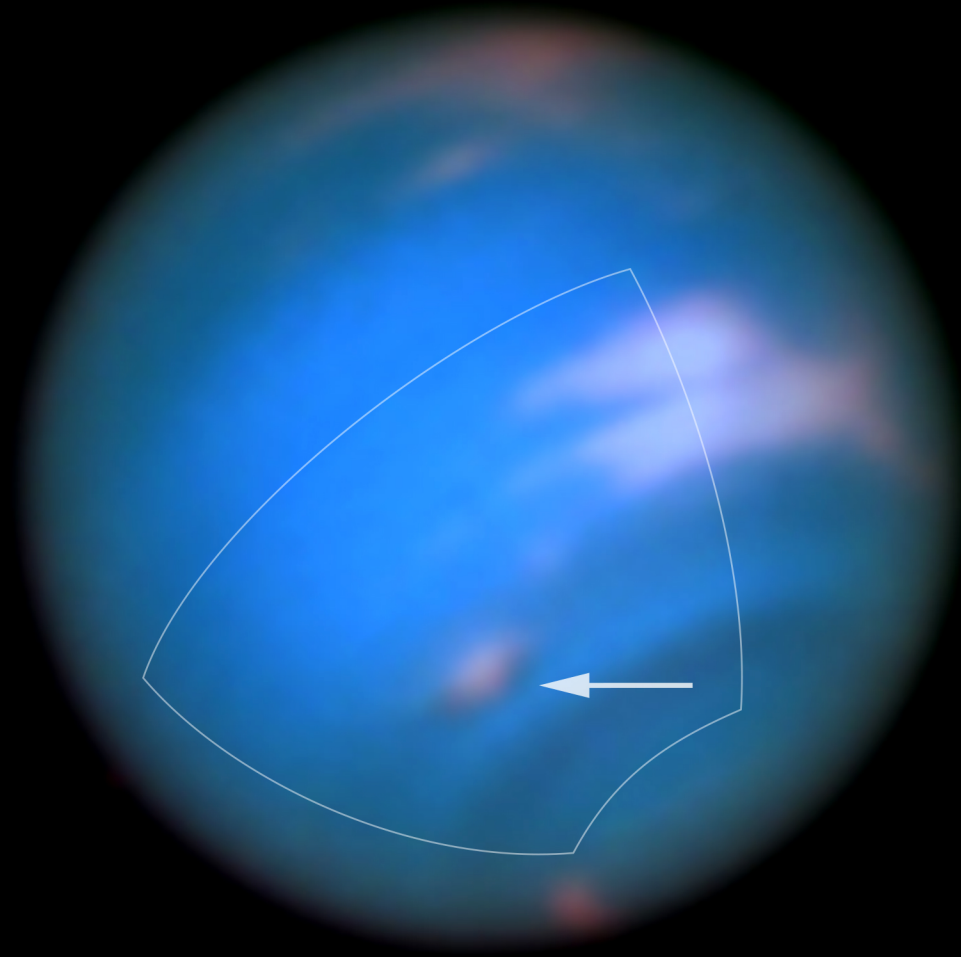

Dark Spot on Neptune ■ May 16, 2016
Hubble Space Telescope ■ WFC3/UVIS

← 90° of longitude →

← 17,200 mi | 27,700 km →