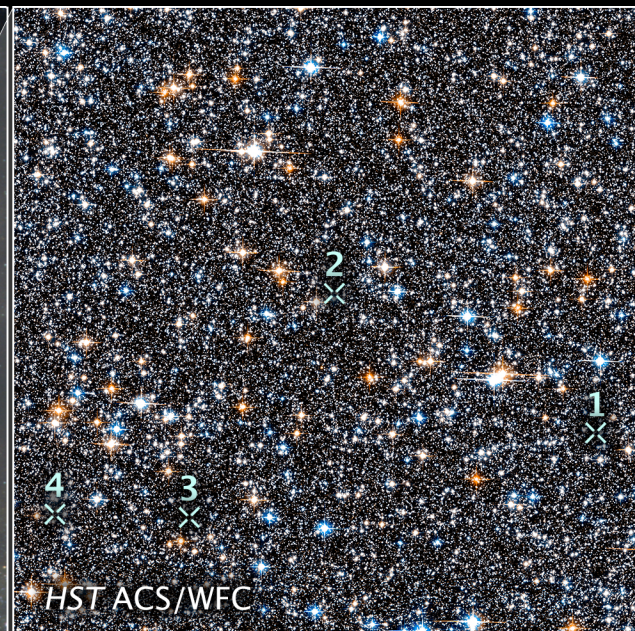

Akira Fujii

White Dwarf Stars in the Milky Way Bulge
Hubble Space Telescope ■ ACS/WFC