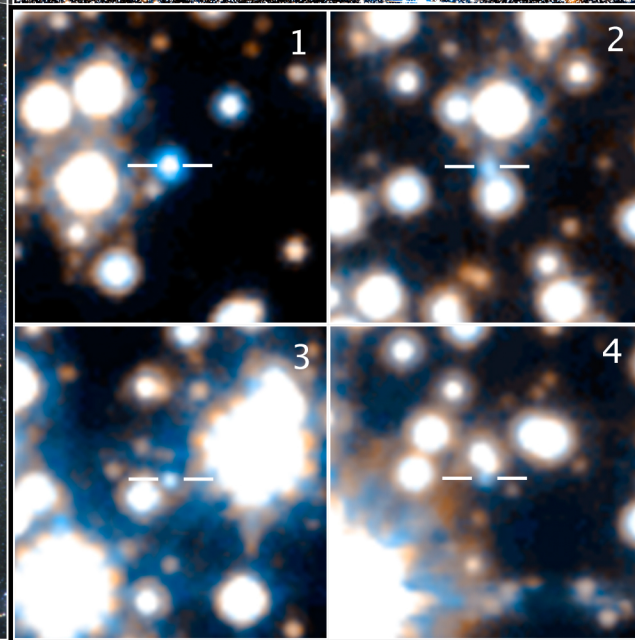

Akira Fujii

White Dwarf Stars in the Milky Way Bulge
Hubble Space Telescope ■ ACS/WFC