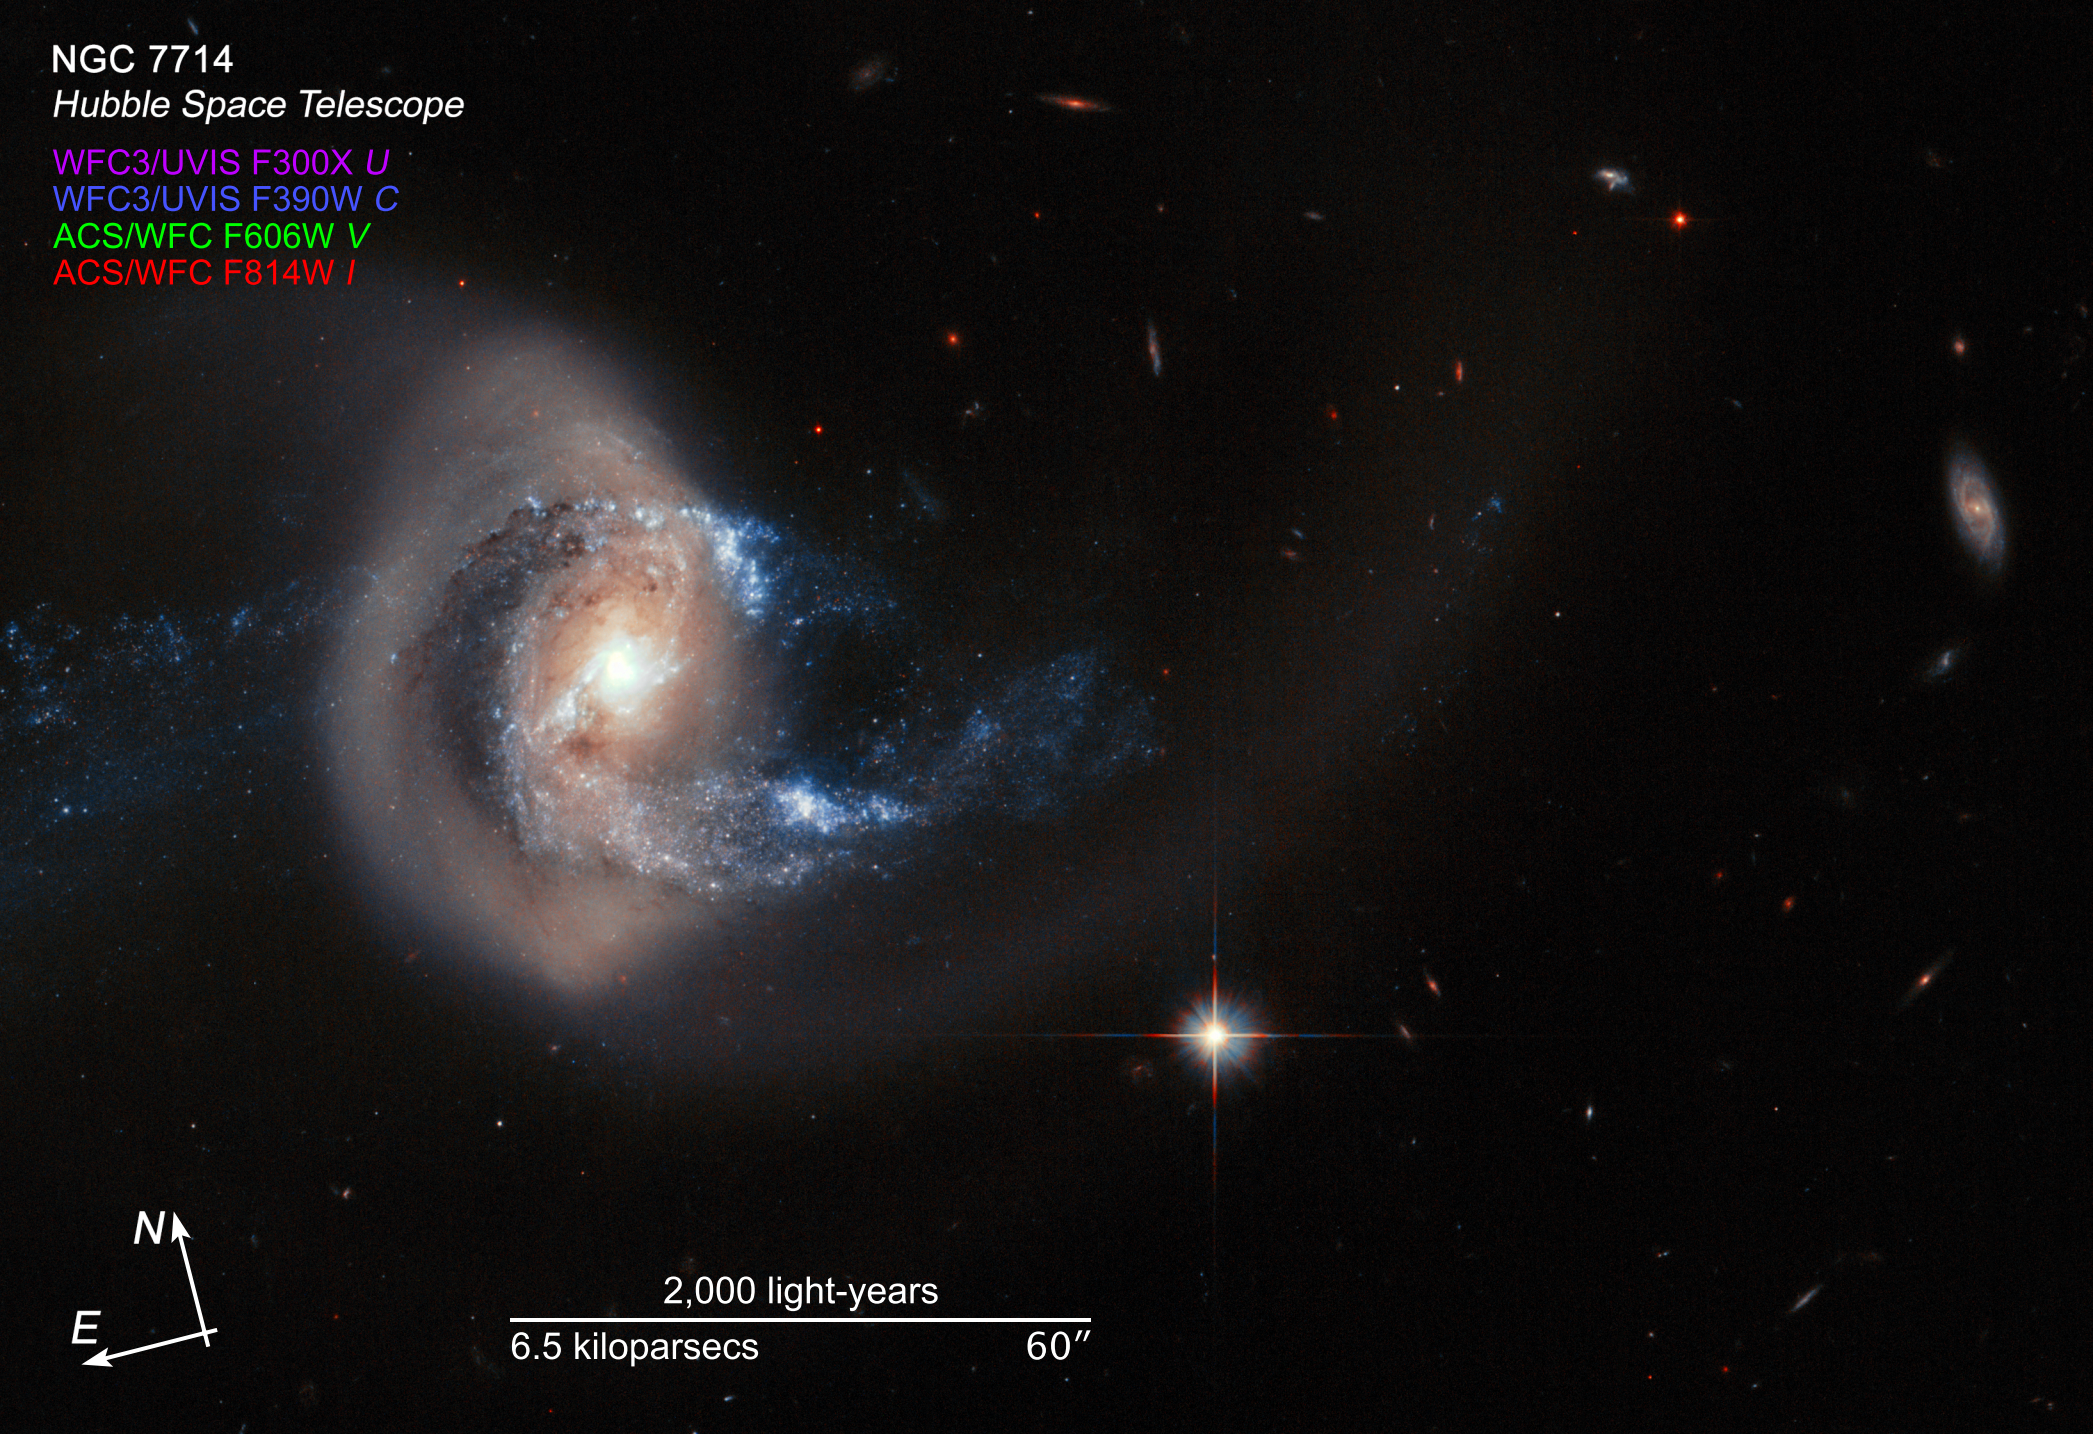

NGC 7714

Hubble Space Telescope

WFC3/UVIS F300X U

WFC3/UVIS F390W C

ACS/WFC F606W V

ACS/WFC F814W I

2,000 light-years
6.5 kiloparsecs 60''