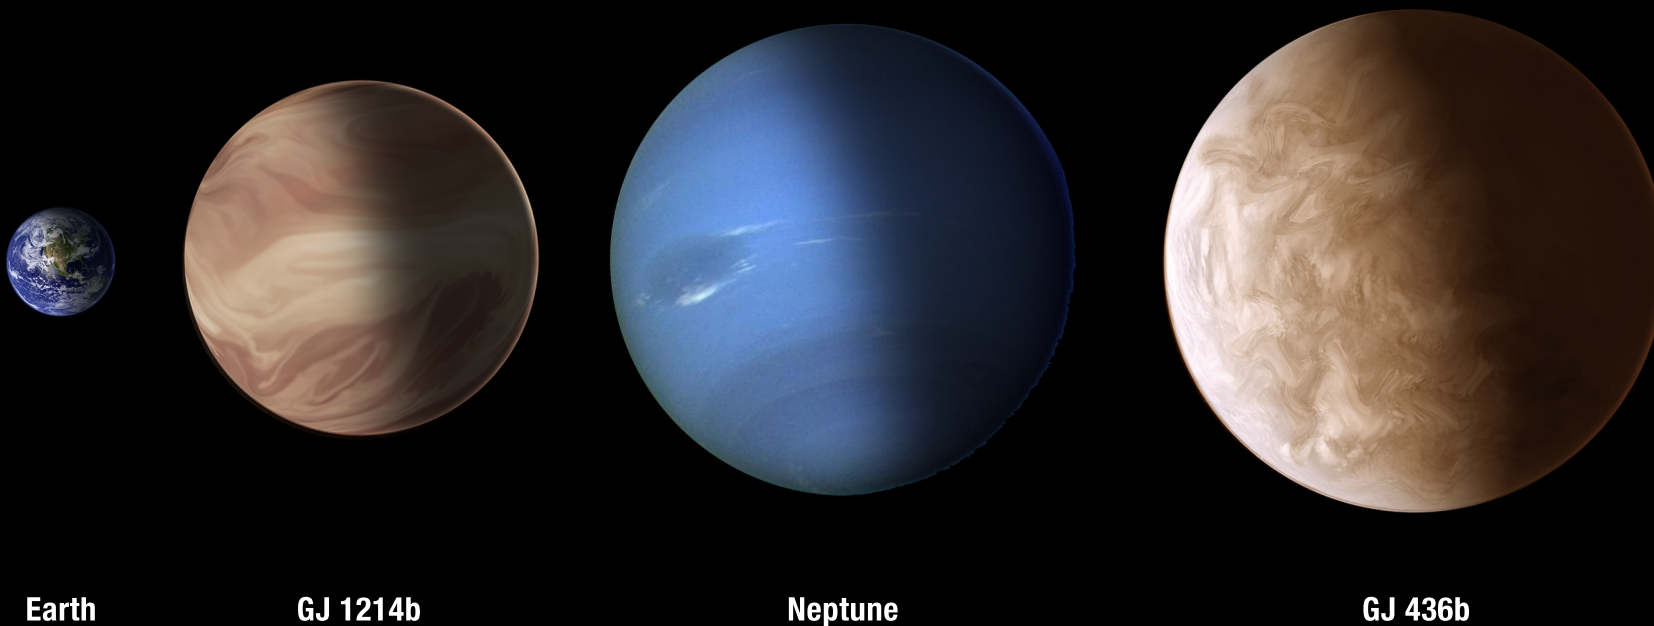

GJ 1214b and GJ 436b compared with Earth and Neptune

Earth

GJ 1214b

Neptune

GJ 436b

NASA and ESA ■ STScI-PRC14-06b