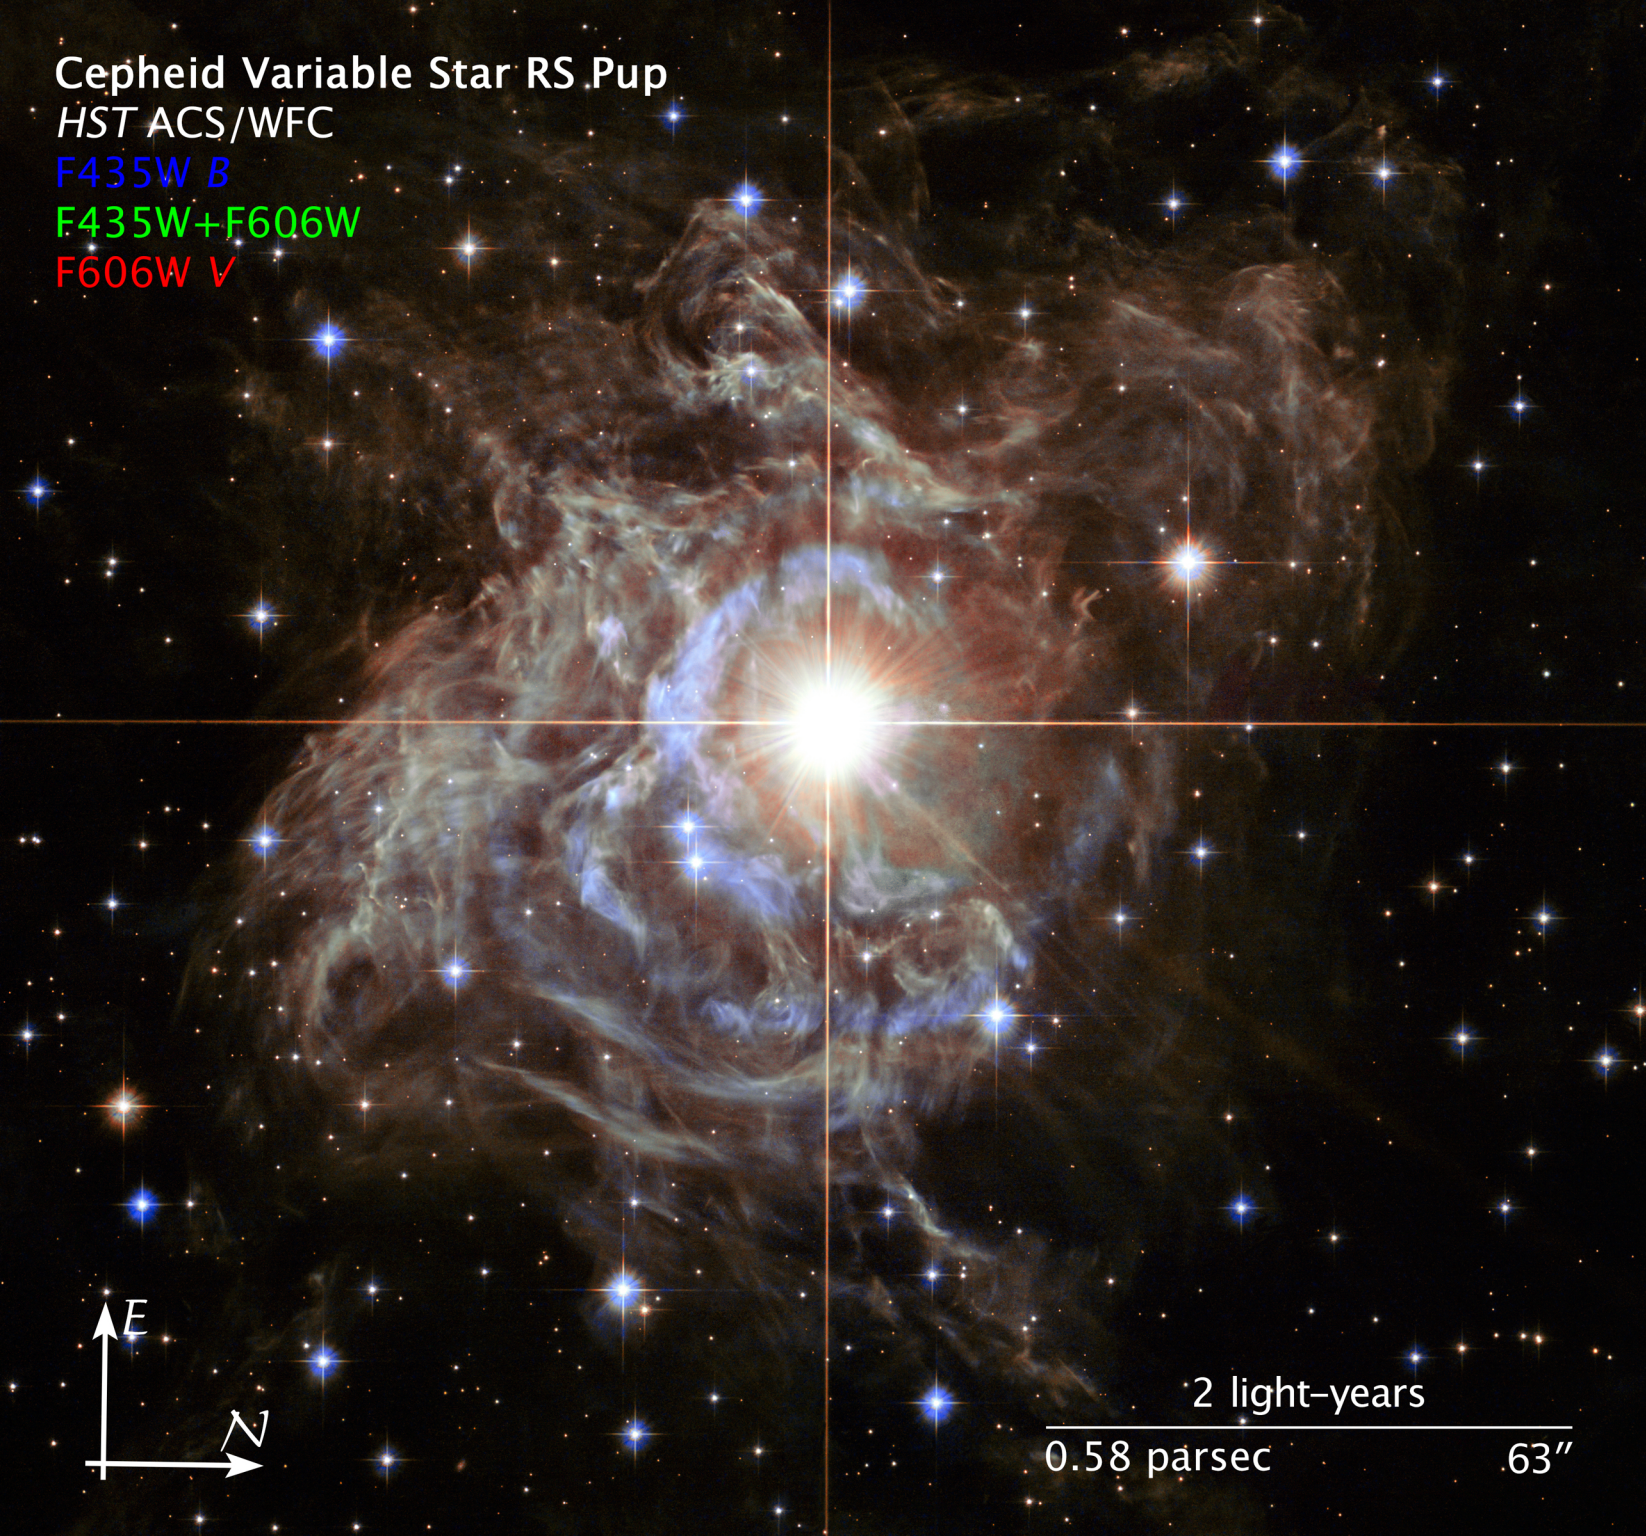

Cepheid Variable Star RS Pup

HST ACS/WFC

F435W B

F435W+F606W

F606W V

2 light-years
0.58 parsec 63''