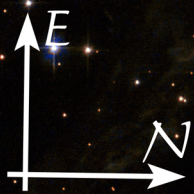

Cepheid Variable Star RS Pup

HST ACS/WFC

F435W B

F435W+F606W

F606W V

2 light-years
0.58 parsec 63''