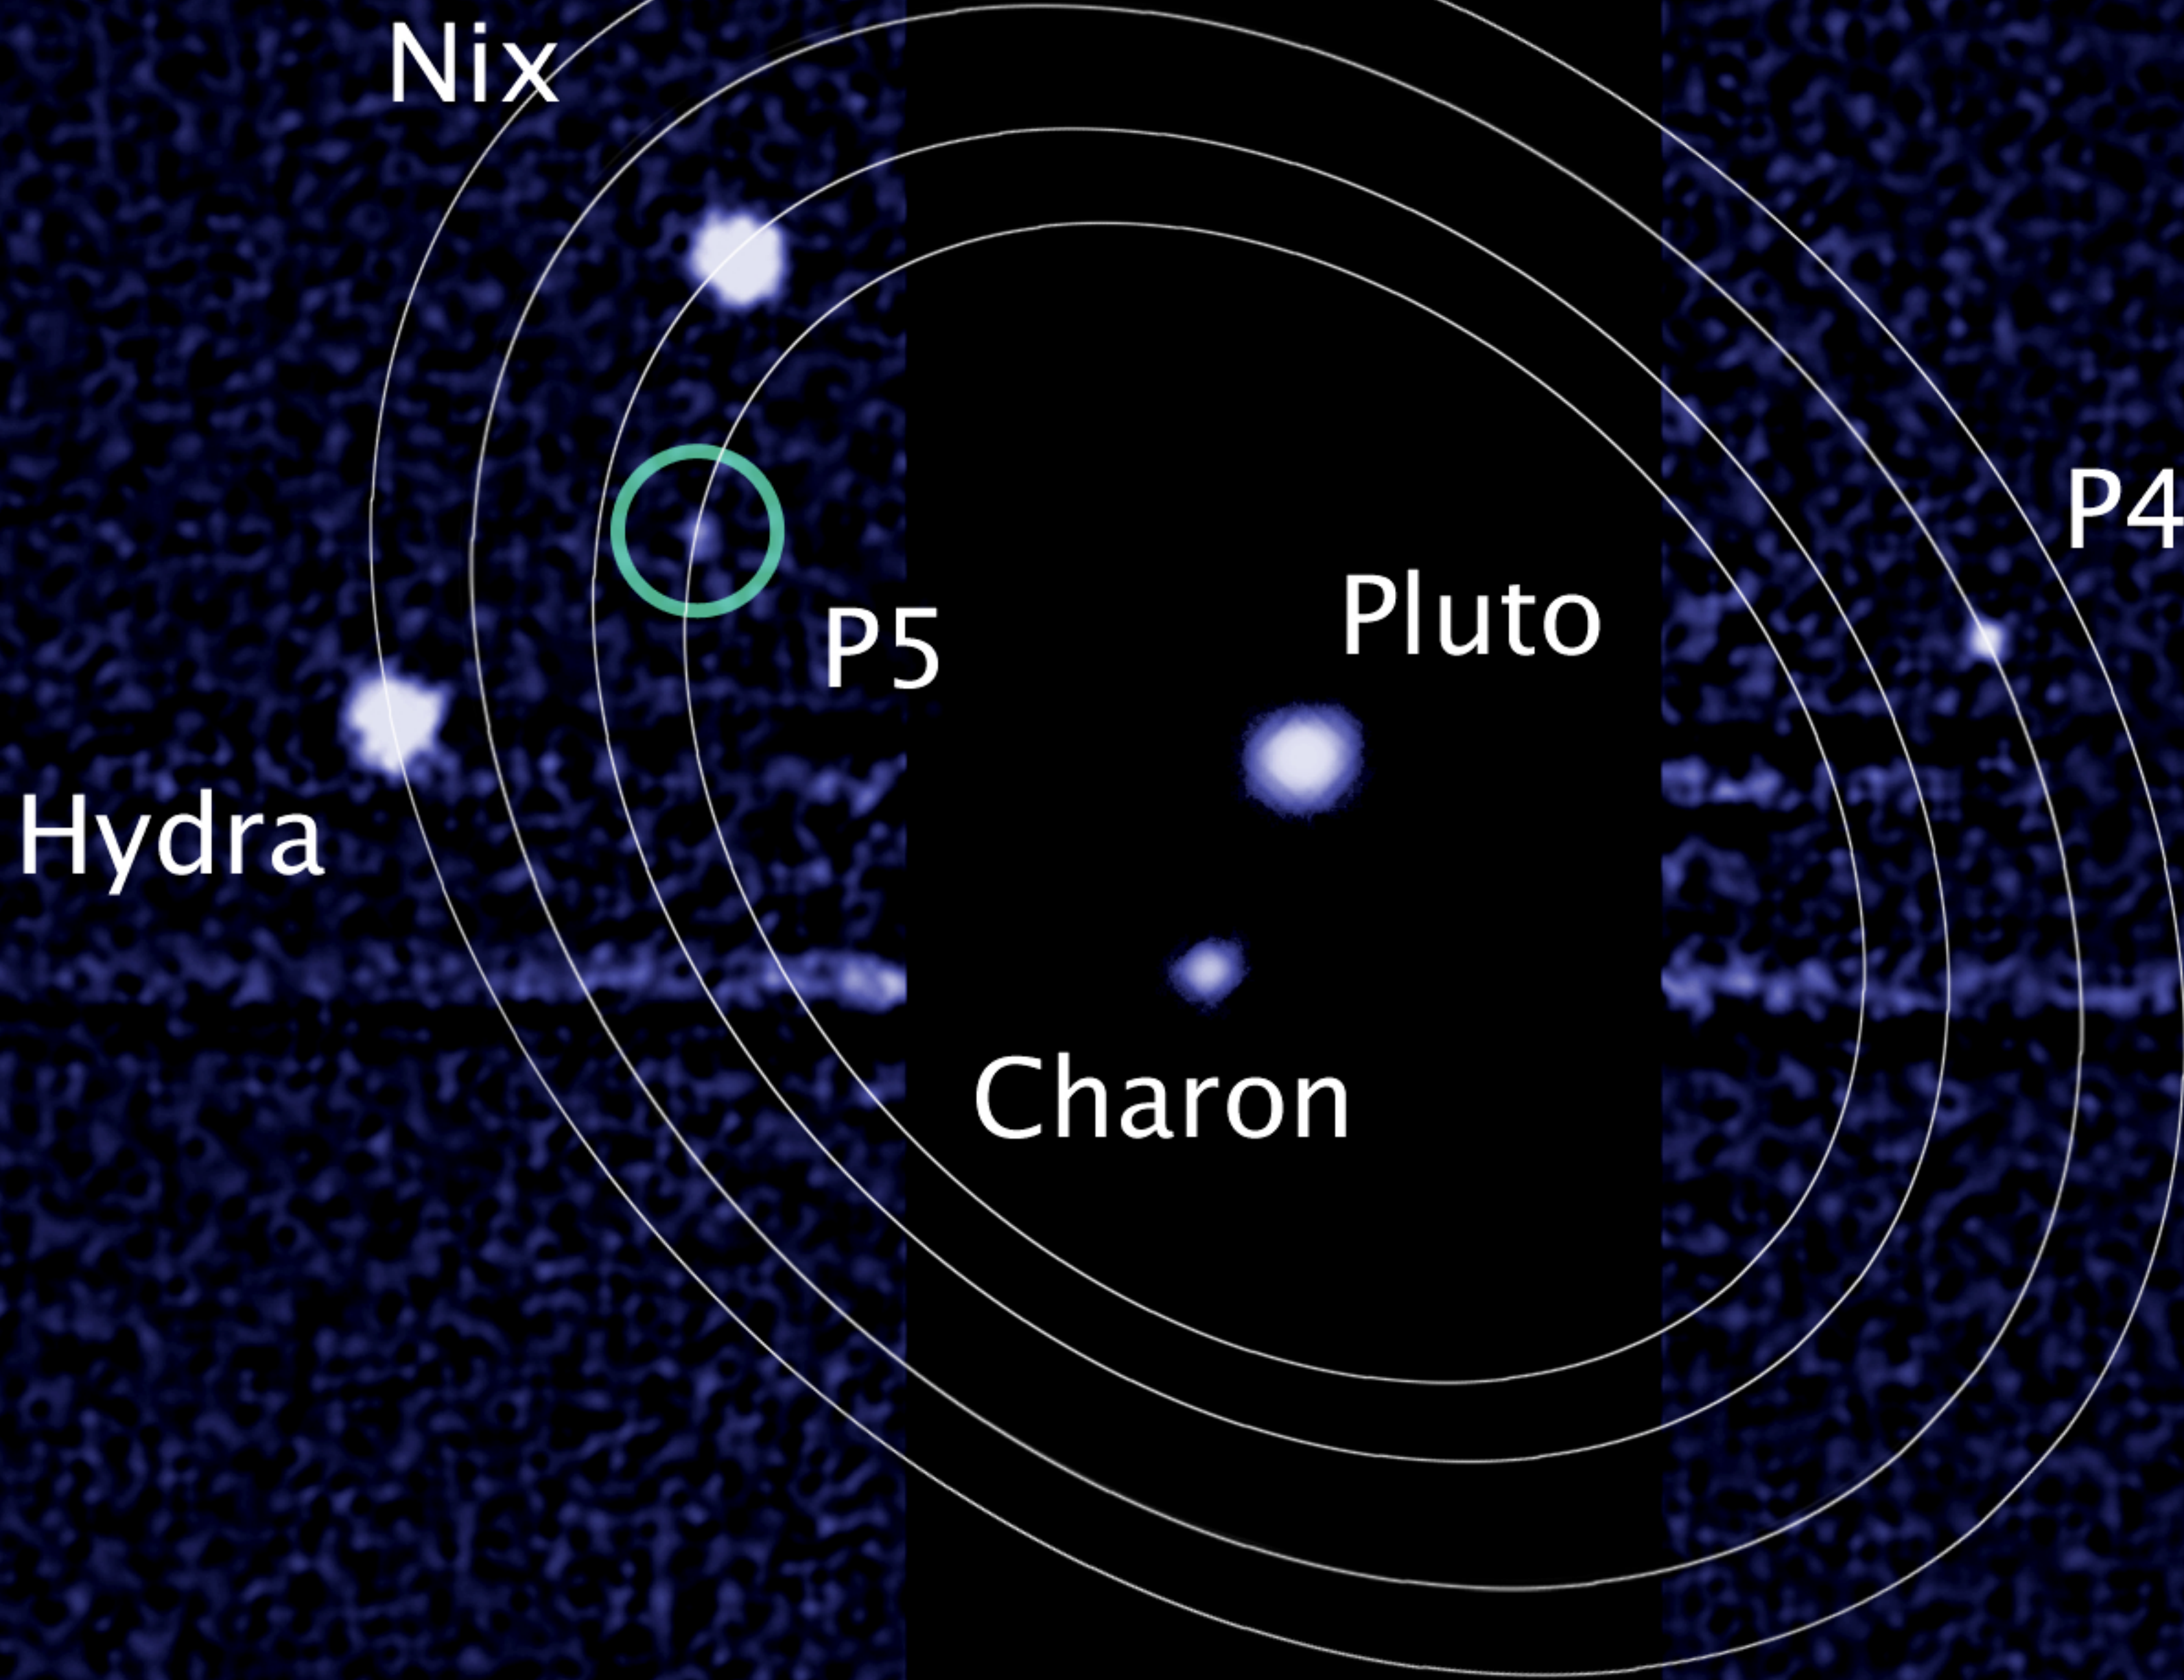

Pluto ■ July 7, 2012
HST WFC3/UVIS F350LP

50,000 miles
80,500 kilometers