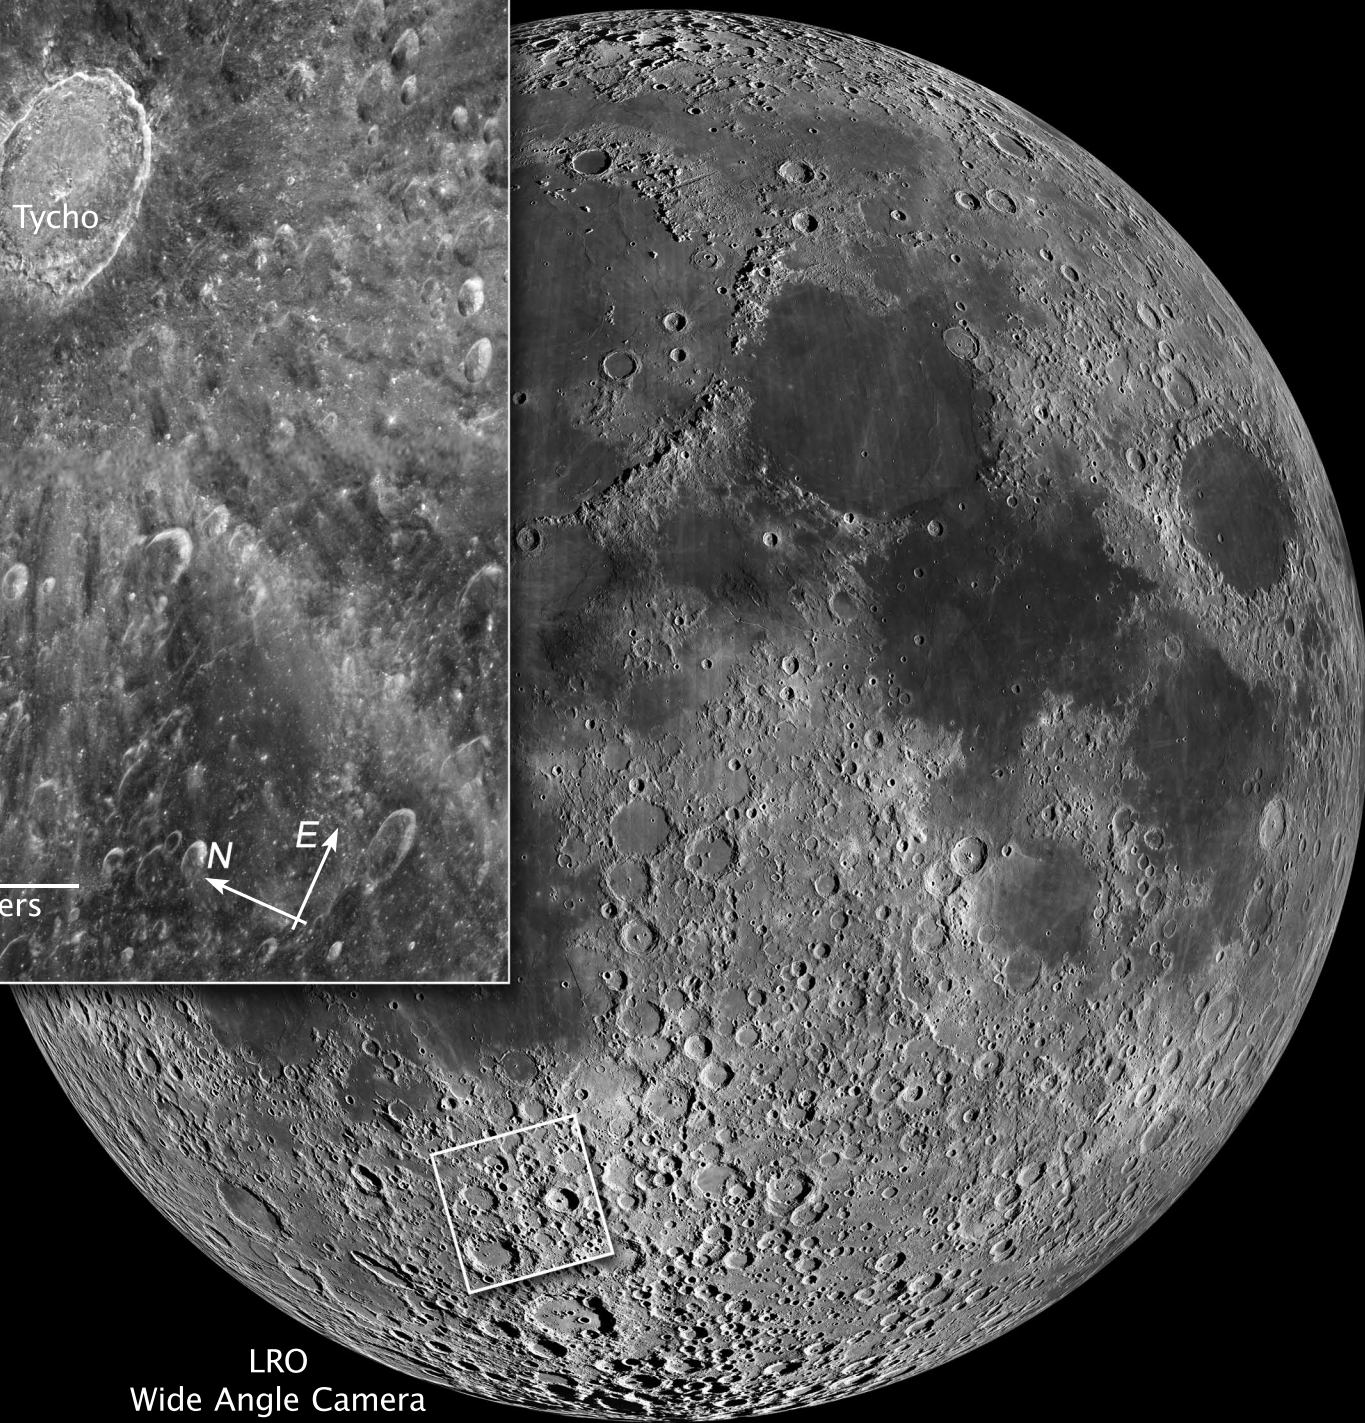

HST ACS/WFC Jan. 11, 2012

LRO
Wide Angle Camera