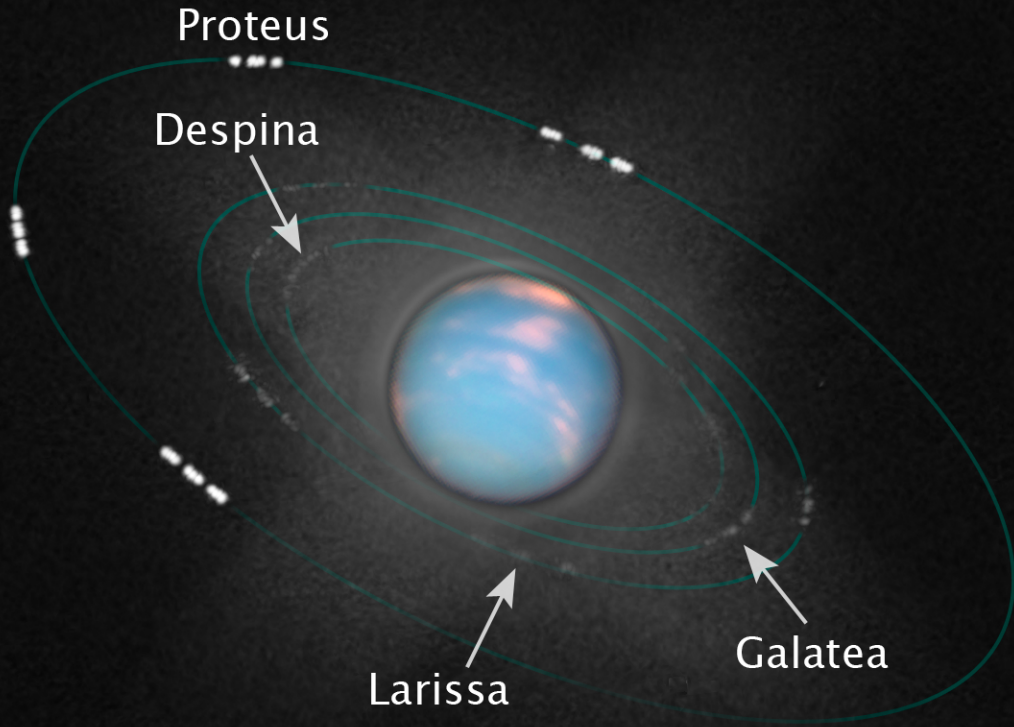

Neptune
June 25-26, 2011
HST WFC3/UVIS

100,000 miles
160,934 kilometers

Triton