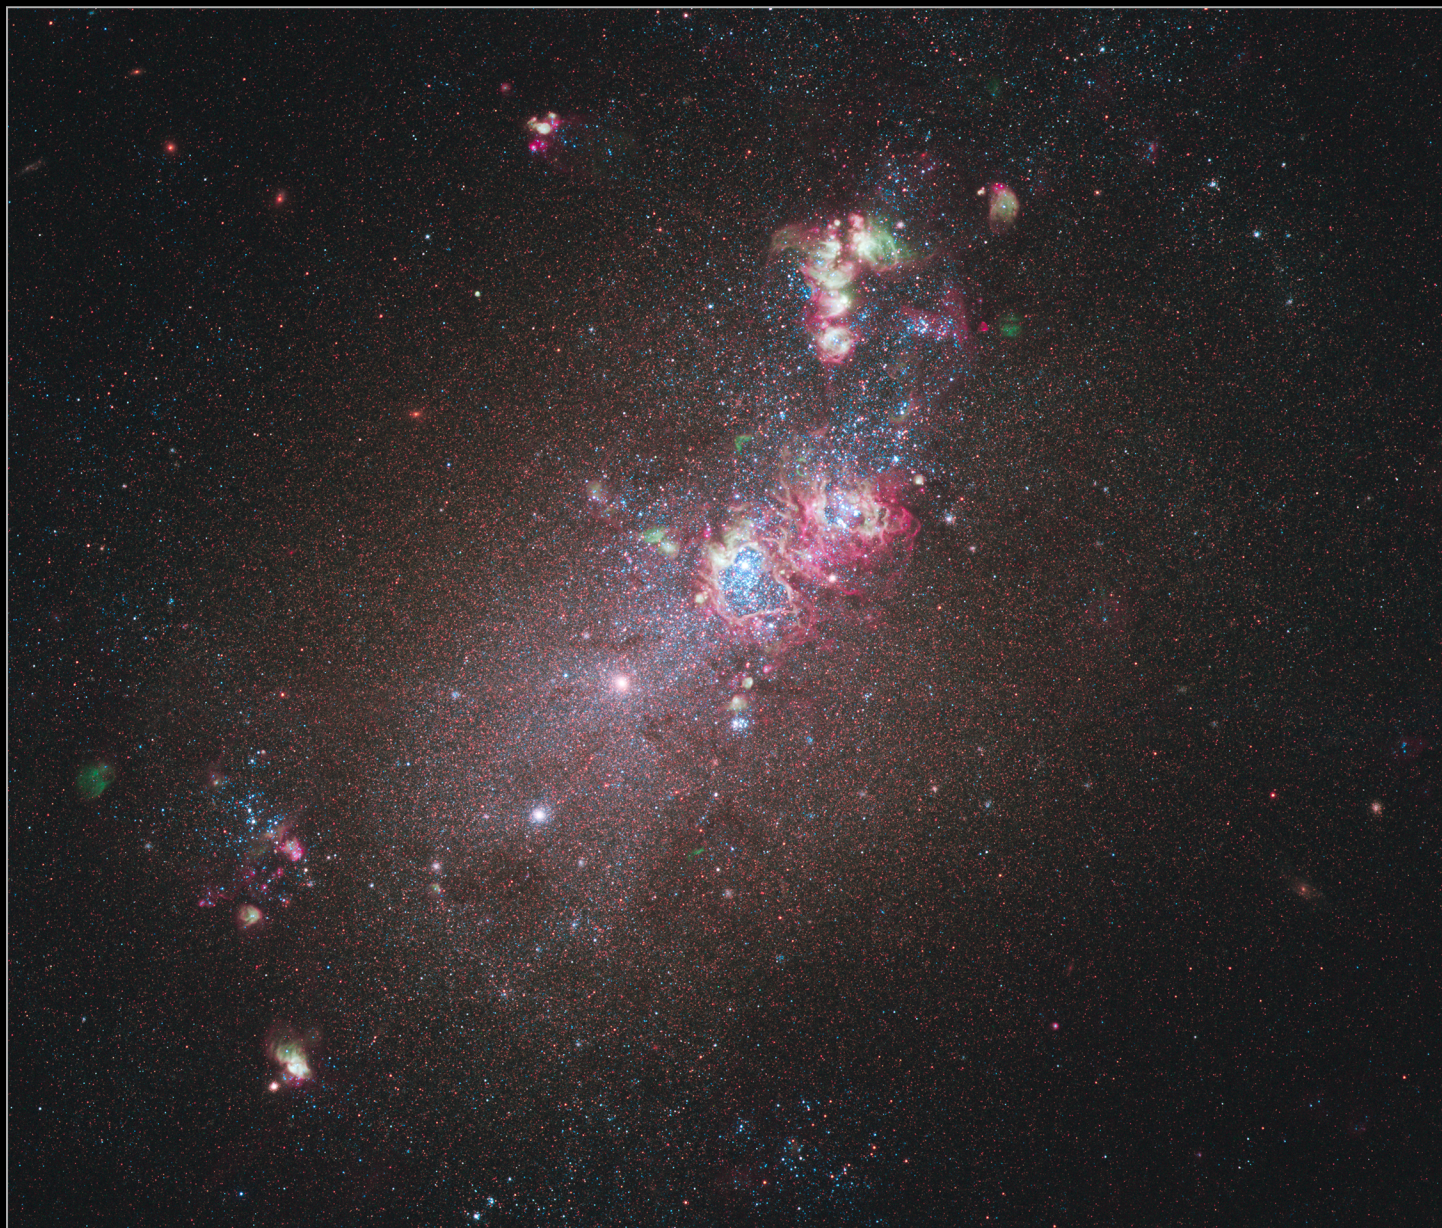

# Dwarf Galaxy NGC 4214

Hubble  
Heritage