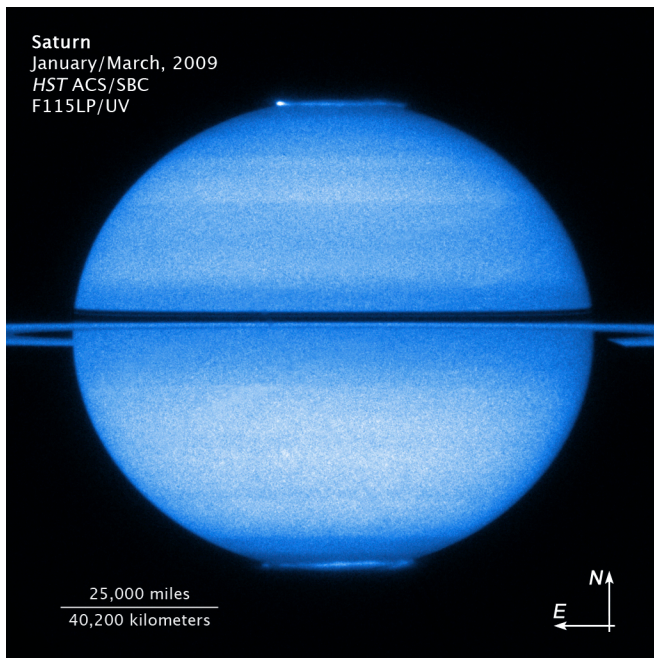

Saturn
January/March, 2009
HST ACS/SBC
F115LP/UV

25,000 miles
40,200 kilometers

N
E