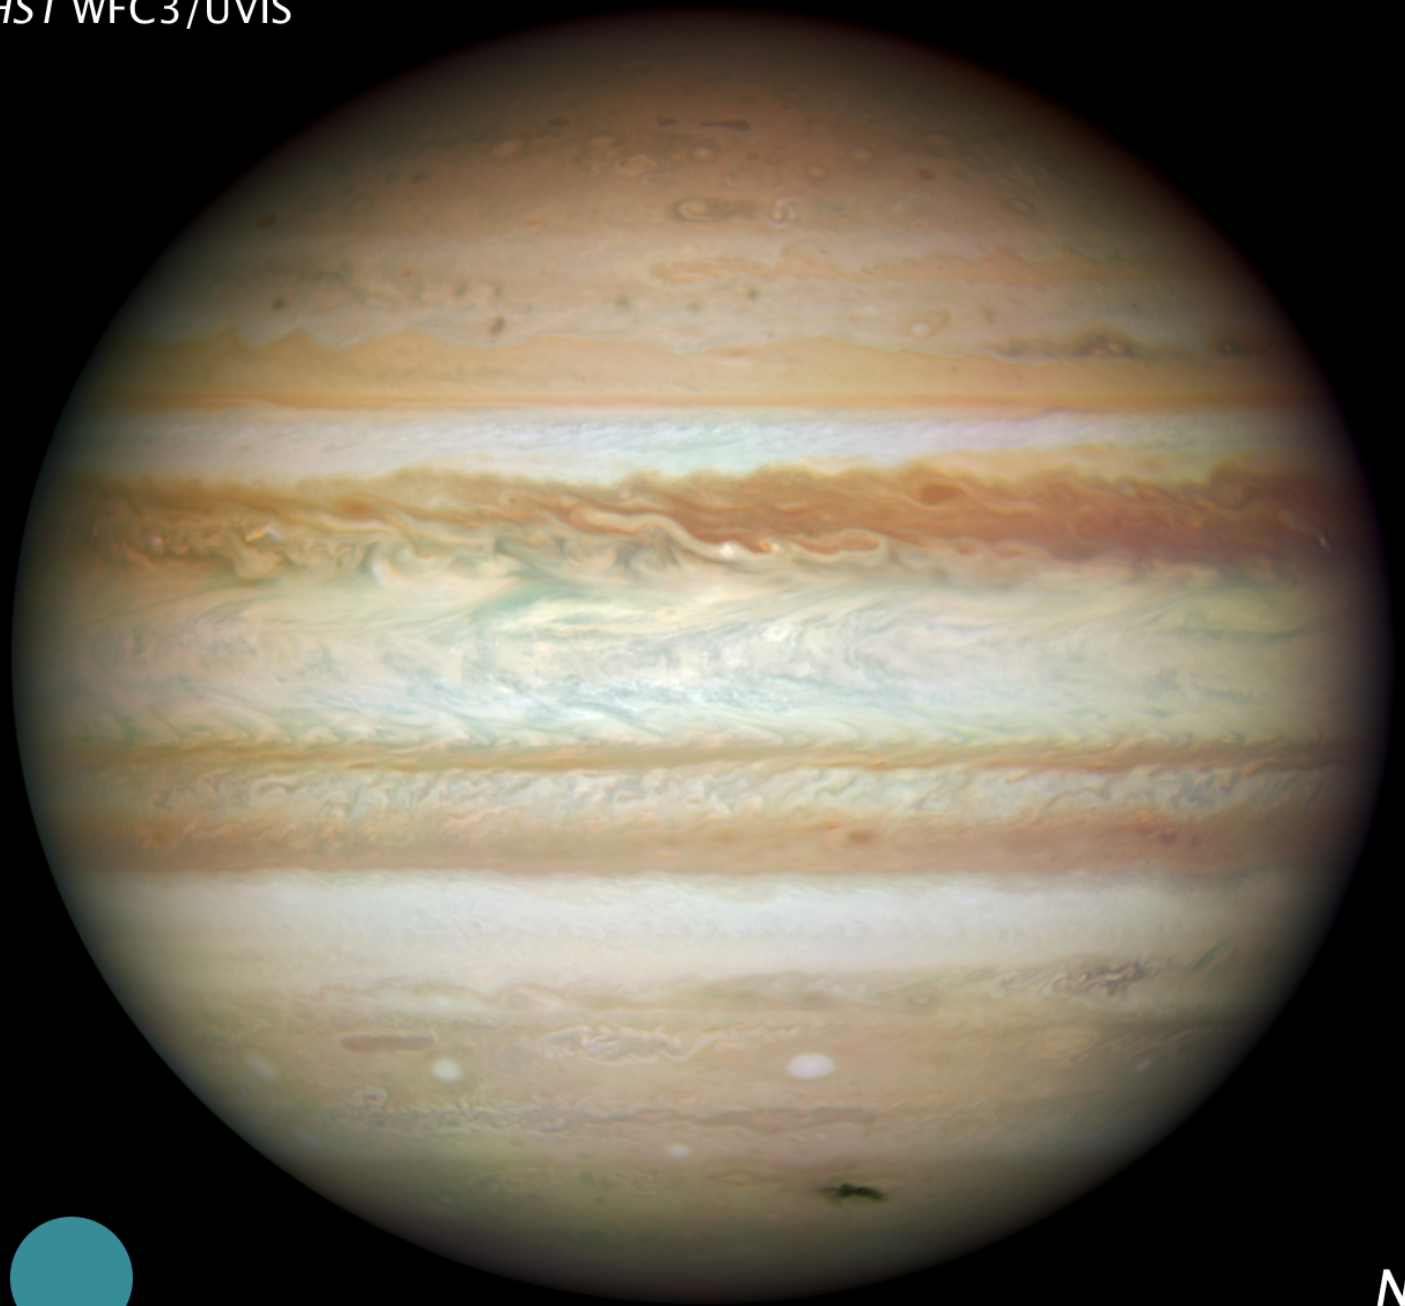

Jupiter
July 23, 2009
HST WFC3/UVIS

Size of
Earth

20,000 mi
32,200 km 10".8

FQ634N
FQ508N
FQ437N