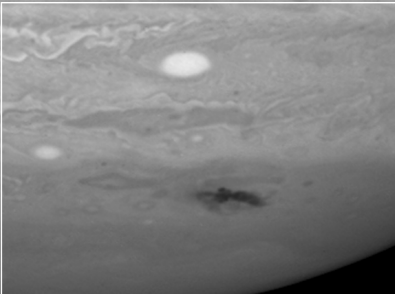

Jupiter ■ July 23, 2009  
*Hubble Space Telescope*  
Wide Field Camera 3

NASA, ESA, H. Hammel (Space Science Institute), and the Jupiter Impact Team