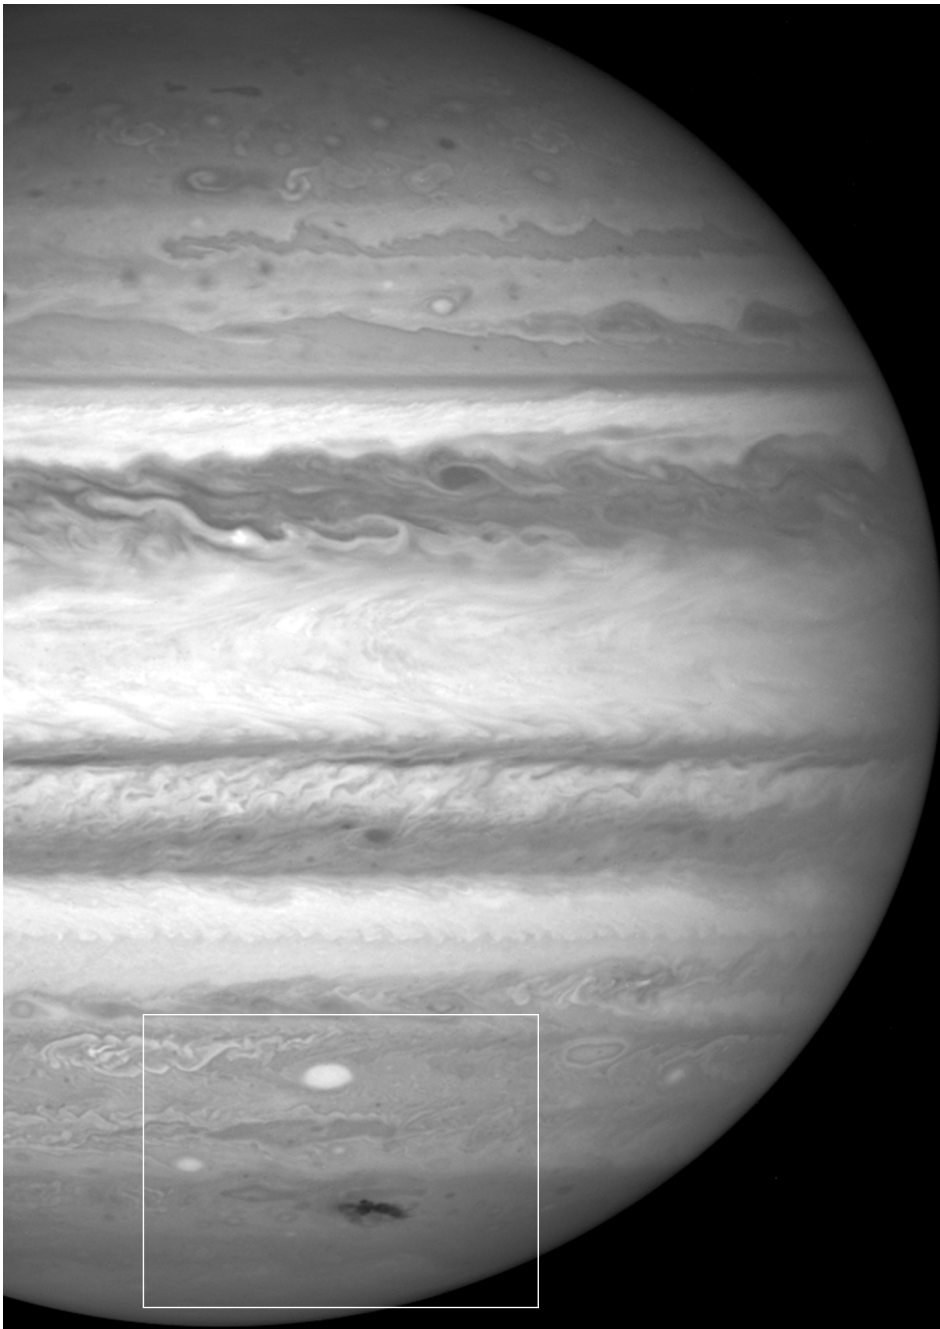

Jupiter ■ July 23, 2009  
*Hubble Space Telescope*  
Wide Field Camera 3

NASA, ESA, H. Hammel (Space Science Institute), and the Jupiter Impact Team