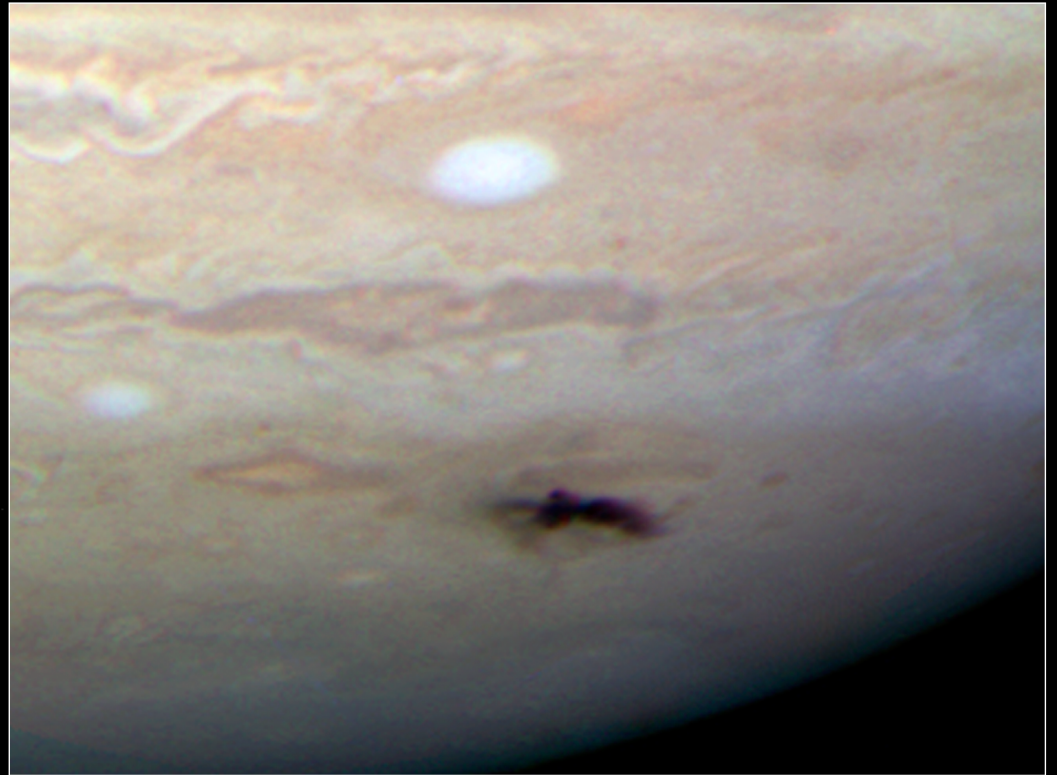

Jupiter ■ July 23, 2009  
*Hubble Space Telescope*  
Wide Field Camera 3

NASA, ESA, H. Hammel (Space Science Institute), and the Jupiter Impact Team