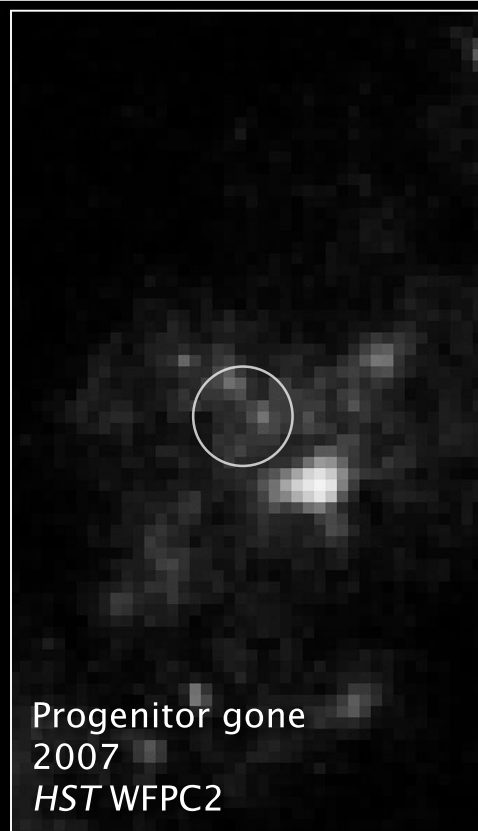

2005
Puckett Observatory

Progenitor star
1997
HST WFPC2

Supernova
2005
Keck AO

Progenitor gone
2007
HST WFPC2

Supernova 2005gl in Galaxy NGC 266
Hubble Space Telescope ■ WFPC2