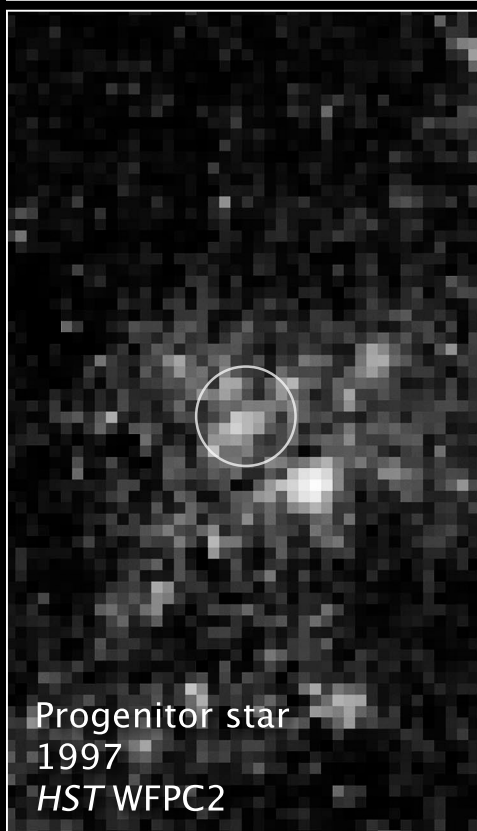

2005
Puckett Observatory

Progenitor star
1997
HST WFPC2

Supernova
2005
Keck AO

Progenitor gone
2007
HST WFPC2

Supernova 2005gl in Galaxy NGC 266
Hubble Space Telescope ■ WFPC2