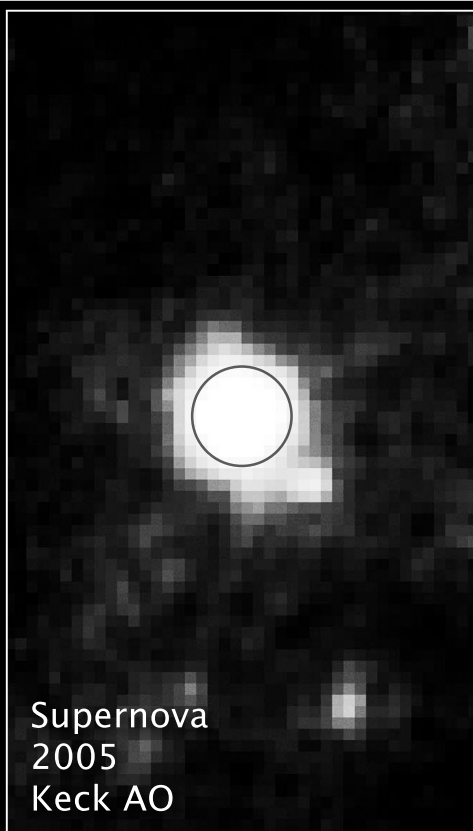

2005
Puckett Observatory

Progenitor star
1997
HST WFPC2

Supernova
2005
Keck AO

Progenitor gone
2007
HST WFPC2

Supernova 2005gl in Galaxy NGC 266
Hubble Space Telescope ■ WFPC2