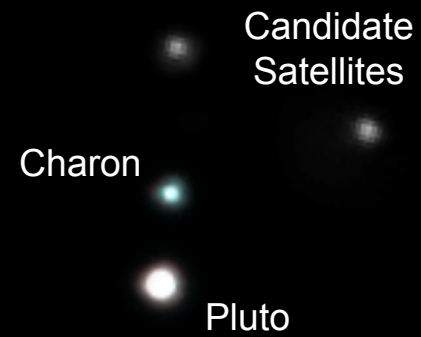

May 15, 2005

May 18, 2005

Pluto System

Hubble Space Telescope ■ Advanced Camera for Surveys