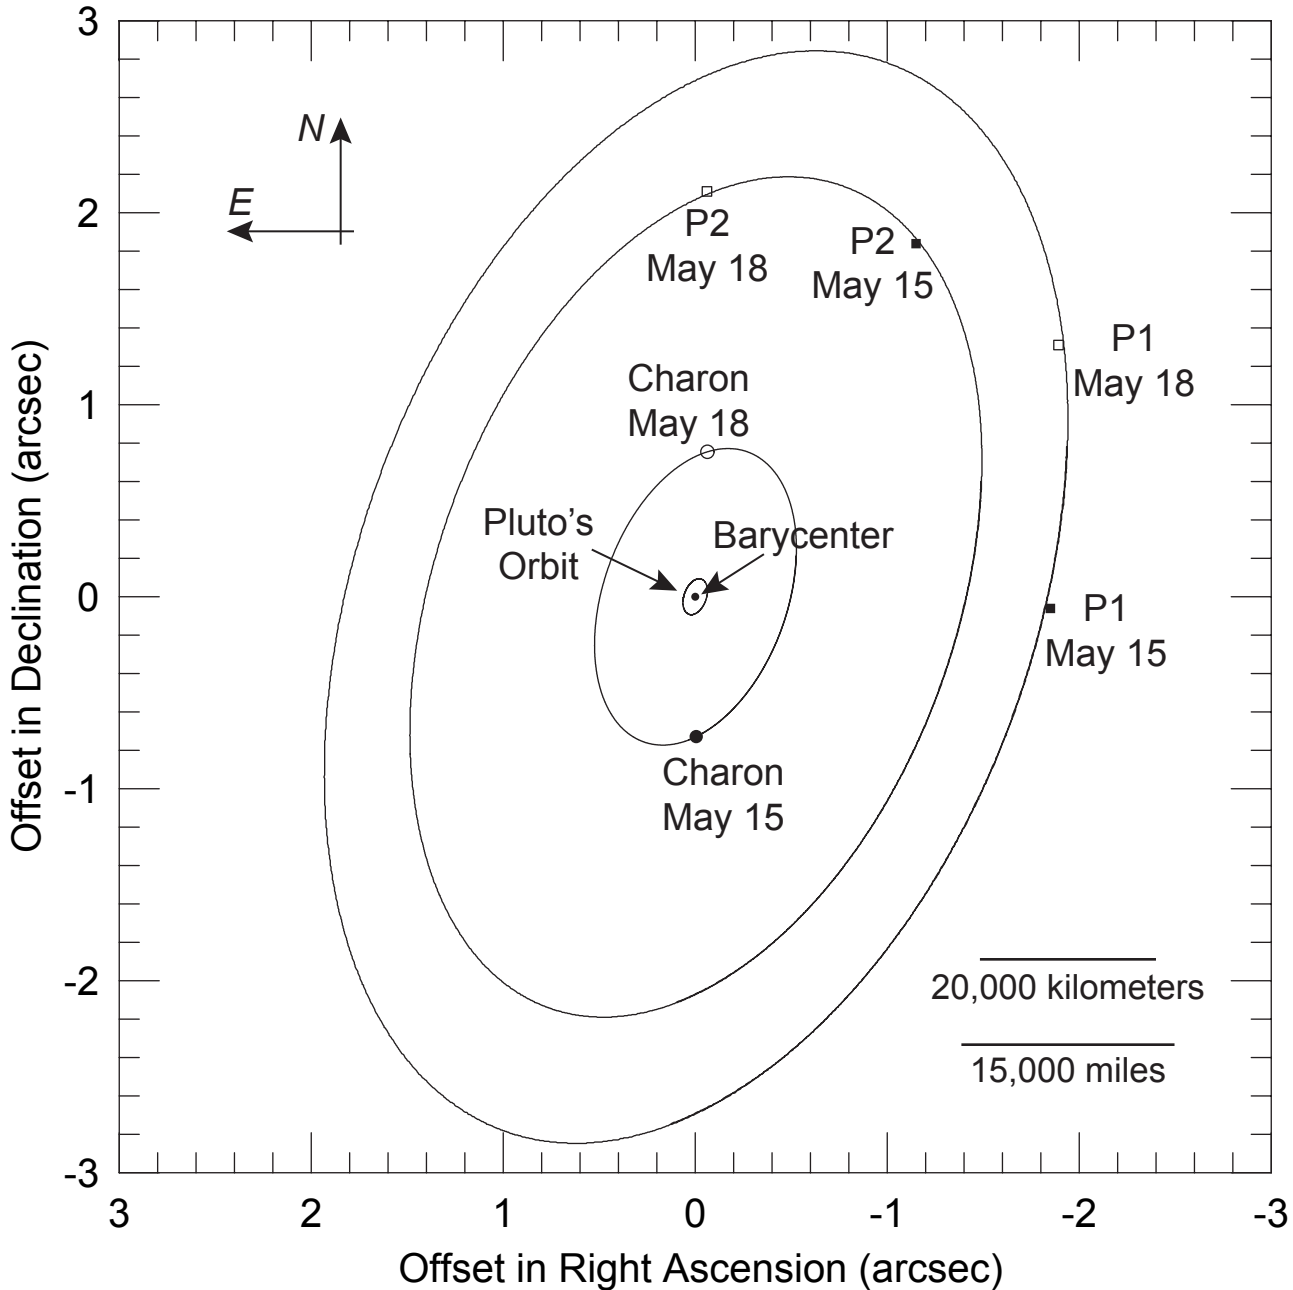

# Orbits of 4 bodies in Pluto system about the barycenter as seen from Earth

Point size indicates measurement uncertainties

Illustration Credit: NASA, ESA, W. J. Merline (SwRI),  
and the Pluto Companion Search Team