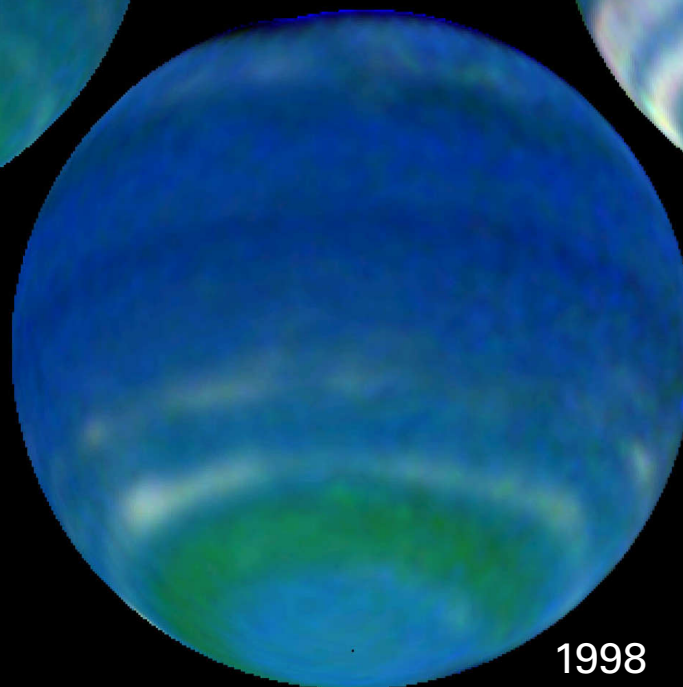

1996

2002

1998

Neptune
Hubble Space Telescope • Wide-Field Planetary Camera 2