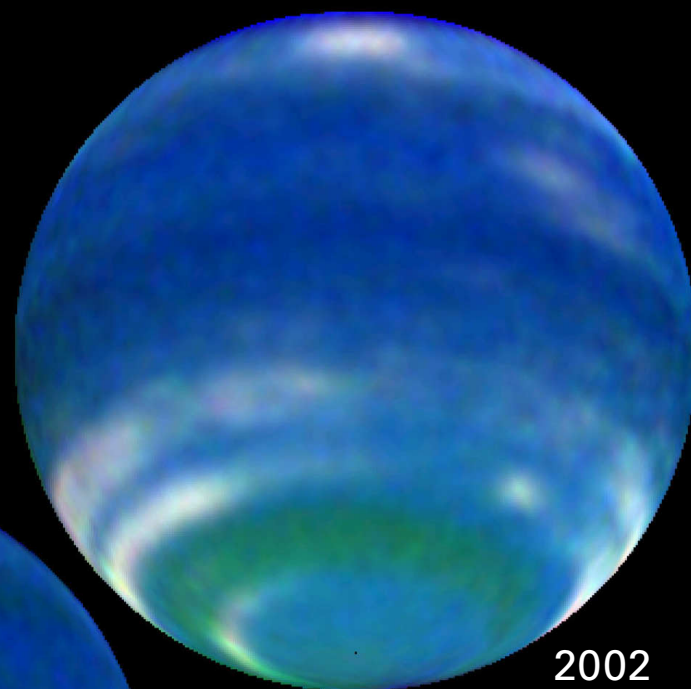

1996

2002

1998

Neptune
Hubble Space Telescope • Wide-Field Planetary Camera 2