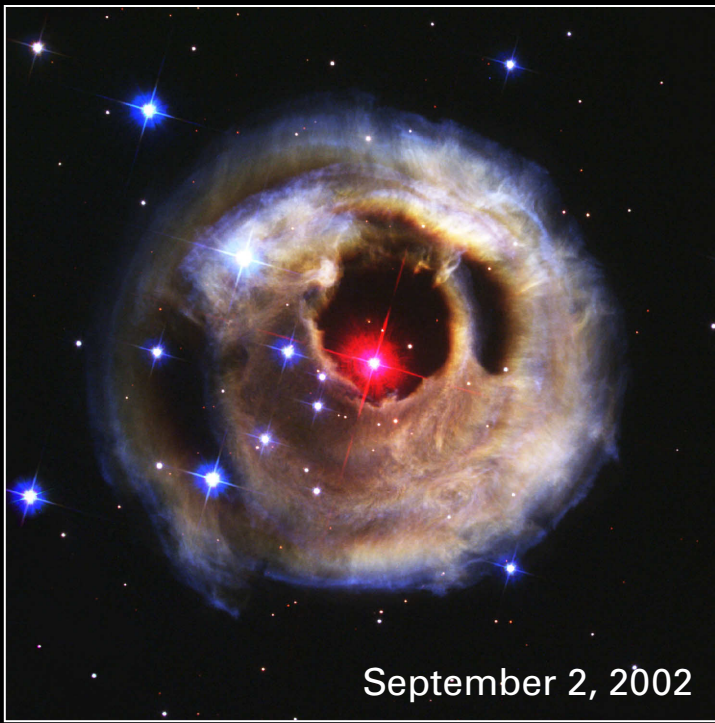

May 20, 2002

September 2, 2002

October 28, 2002

December 17, 2002

Light Echo from Star V838 Monocerotis
Hubble Space Telescope • Advanced Camera for Surveys