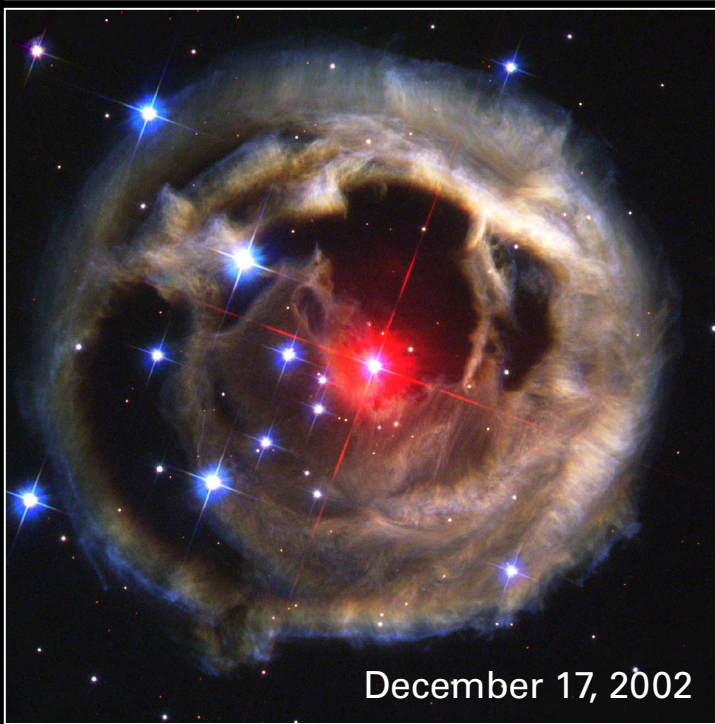

May 20, 2002

September 2, 2002

October 28, 2002

December 17, 2002

Light Echo from Star V838 Monocerotis
Hubble Space Telescope • Advanced Camera for Surveys