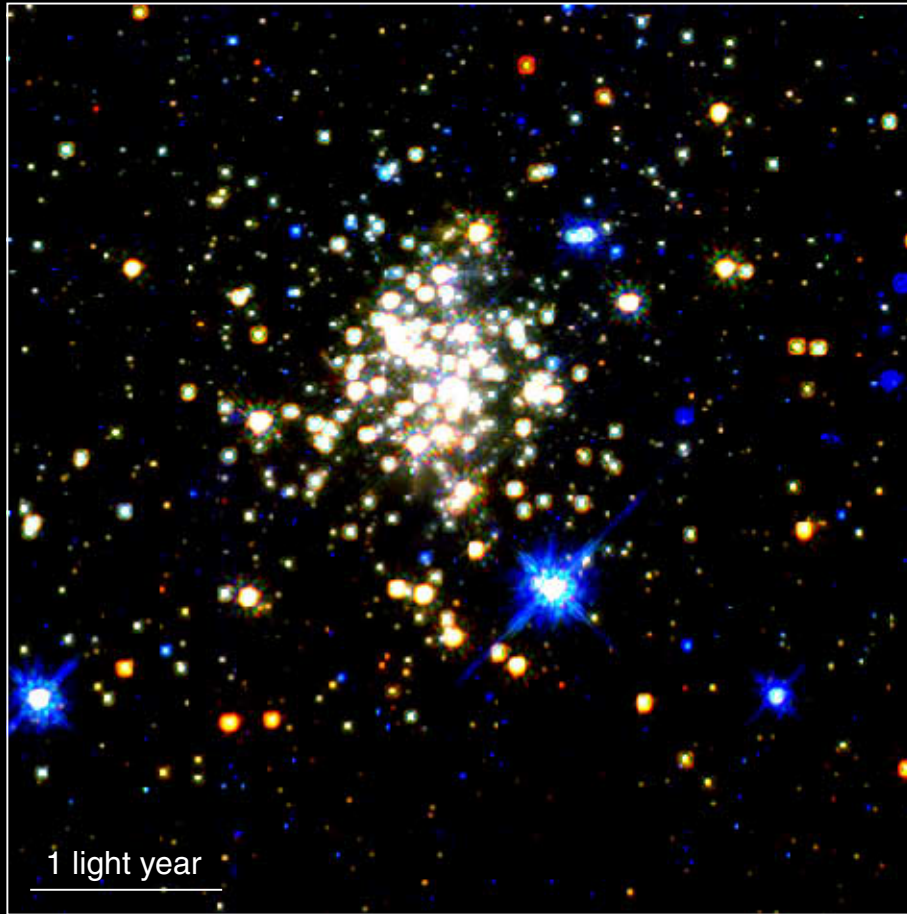

Arches Cluster

Quintuplet Cluster

**Star Clusters Near the Center of the Galaxy**  
Hubble Space Telescope • NICMOS

PRC99-30 • STScI OPO • D. Figer (STScI) and NASA