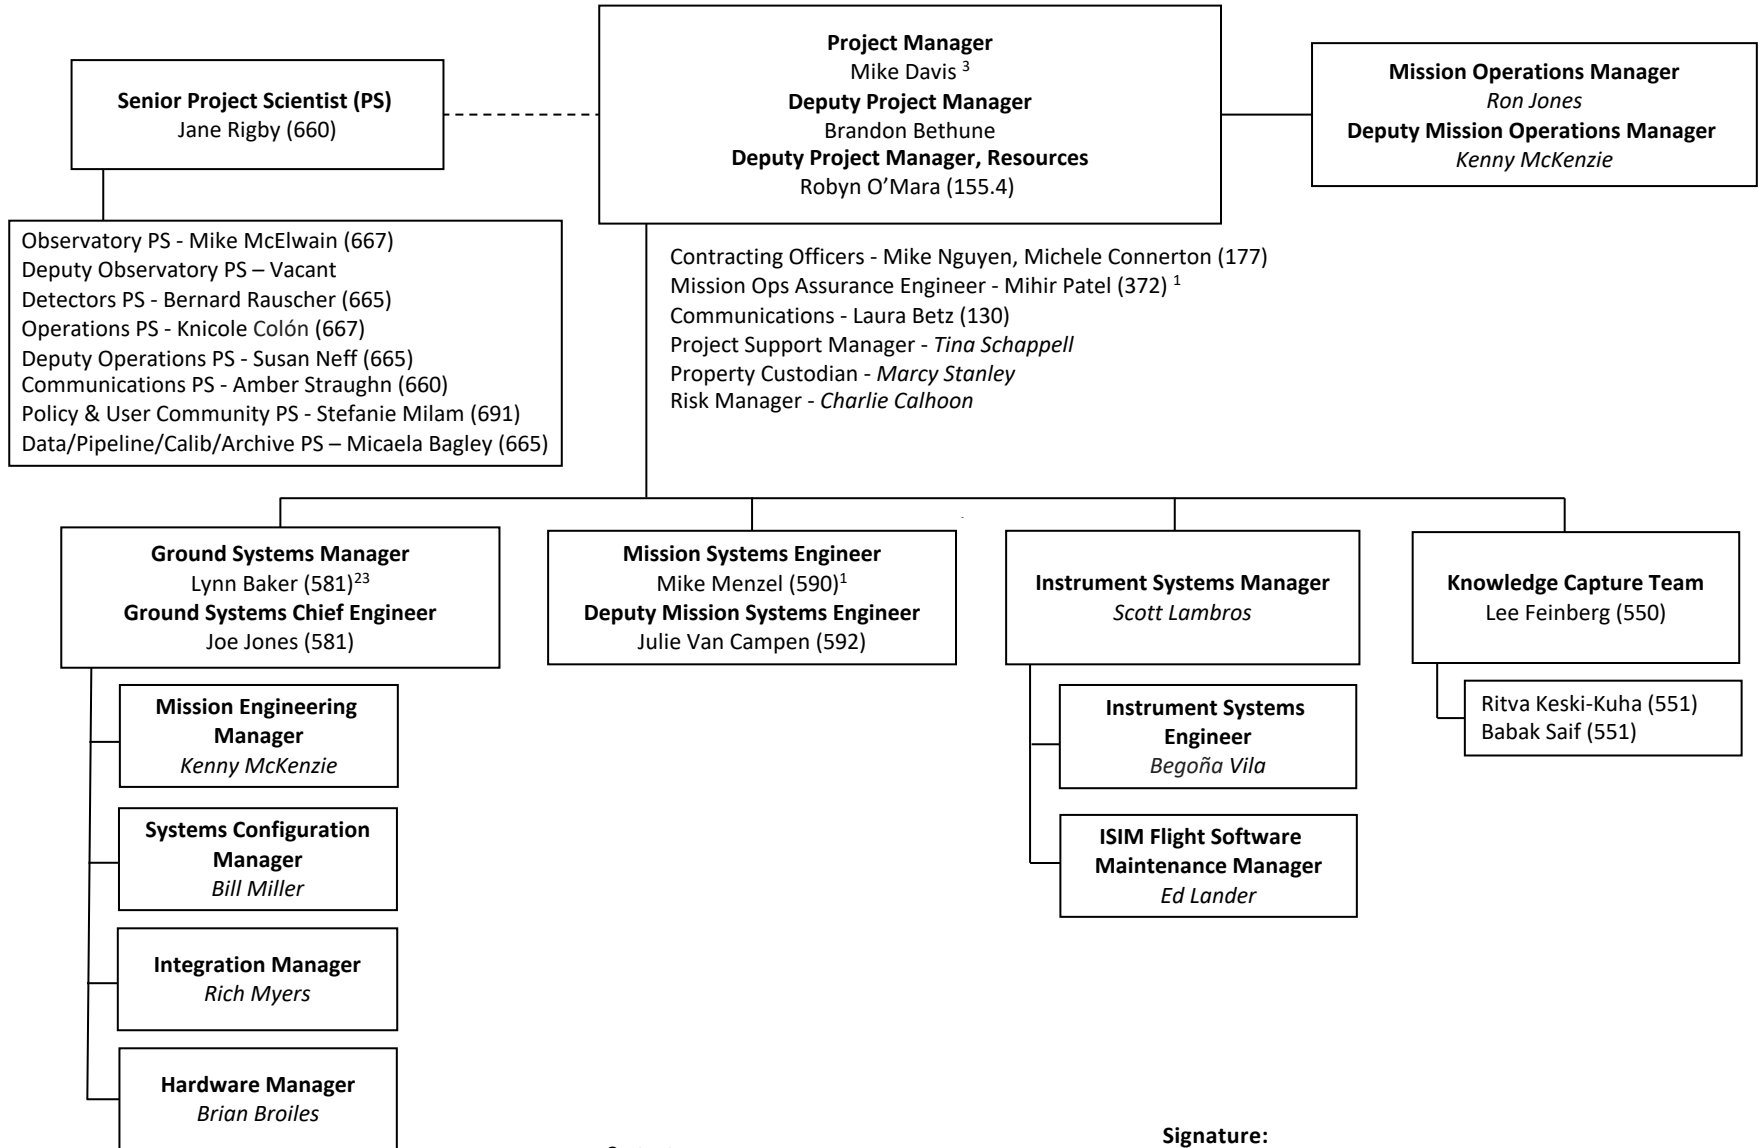

# James Webb Space Telescope (JWST) Operations Project Code 443

Contractor  
<sup>1</sup>Independent Technical Authority  
<sup>2</sup>Information System Owner  
<sup>3</sup>COR

Signature: \_\_\_\_\_